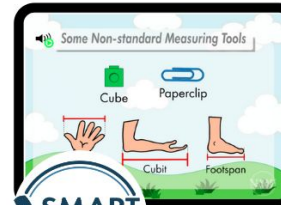

With Sound

K.MD.3, 1MD.4 With Sound

80 BOOM CARDS

MEASURING

Using non-standard measuring tools

Park Theme

1.MD.2

32 BOOM CARDS