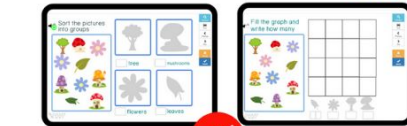

Relevant Resources

MEASURING & DATA MATH BUNDLE

K.MD.A.1, K.MD.A.2, K.MD.B.3

DESCRIBING MEASURABLE ATTRIBUTES - PARK THEME

K.MD.1

COMPARING OBJECTS CLASSIFICATION & GRAPHING

K.MD.2

Park Theme

With Sound

K.MD.3, 1MD.4 With Sound

80 BOOM CARDS

MEASURING

Using non-standard measuring tools

Park Theme

1.MD.2

32 BOOM CARDS