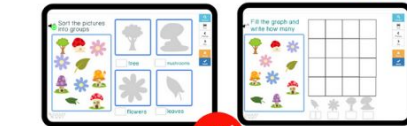

Relevant Resources

MEASURING & DATA MATH BUNDLE

K.MD.A.1, K.MD.A.2, K.MD.B.3

DESCRIBING MEASURABLE ATTRIBUTES - PARK THEME

K.MD.1

COMPARING OBJECTS CLASSIFICATION & GRAPHING

K.MD.2

Park Theme

With Sound

K.MD.3, 1MD.4 With Sound

80 BOOM CARDS

MEASURING

Using non-standard measuring tools

1.MD.2

Park Theme

32 BOOM CARDS