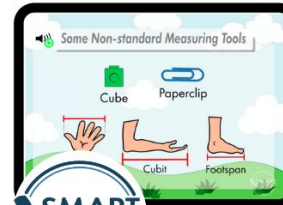

Park Theme

With Sound

K.MD.3, 1MD.4 With Sound

80 BOOM CARDS

MEASURING

Using non-standard measuring tools

1.MD.2

Park Theme